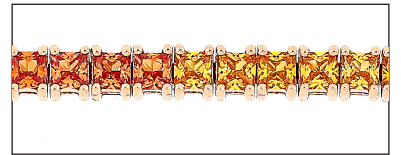

Synthetic

AM25824B

AM25825B