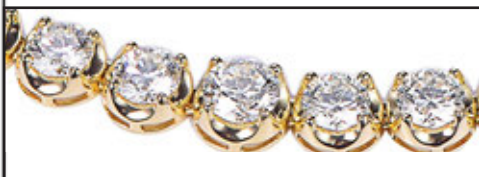

**ASPIRE DESIGNS**

FINE JEWELRY

**Italian Tennis Collection**

**esmé**

JEWELLERY

**SD25850W**

18k White Gold 5.32g  
Dia 26 pcs (1.99ct)

**16 inches**

**AM25956N (3ct)**

18k White Gold 15.54g Dia 1.5mm- 3.1mm 132 pcs

**AM25956B**

18kWhite Gold - 6.84g

Dia - 55 pcs (2.5ct)

**AM25956N**

18k Yellow Gold 22.68g Dia 1.8mm- 3.85mm  
White Diamonds 133 pcs(3.63ct)

**16 inches**

**AM25957B**

18k White Gold - 6.84g

Dia - 55 pcs (2.5ct)

**AM25957N**

18k White Gold 13.89g    Dia 2.0mm- 4.2mm  
White Diamonds 126 pcs(6.37ct)

**16 inches**

**16 inches**  
**AM25994N**

18k Yellow Gold 22.68g    Dia 2.7mm- 6.1mm

White Diamonds 84 pcs(15.42)

**16 inches**

**AM25957N (7ct)**

18k White Gold 15.58g Dia 2.0mm- 4.2mm 129 pcs

**16 inches**

**SD25893N**

18k White Gold 18.35g