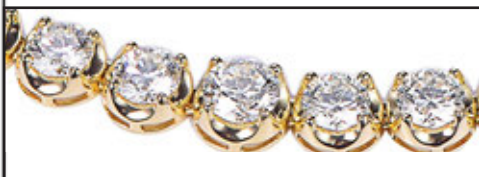

AM25956N (3ct)

18k White Gold 15.54g Dia 1.5mm- 3.1mm 132 pcs

AM25956B

18k White Gold - 6.84g

Dia - 55 pcs (2.5ct)

AM25956N

18k Yellow Gold 22.68g Dia 1.8mm- 3.85mm
White Diamonds 133 pcs(3.63ct)

16 inches

AM25957B

18k White Gold - 6.84g

Dia - 55 pcs (2.5ct)

AM25957N

18k White Gold 13.89g Dia 2.0mm- 4.2mm
White Diamonds 126 pcs(6.37ct)

16 inches

16 inches
AM25994N

18k Yellow Gold 22.68g Dia 2.7mm- 6.1mm

White Diamonds 84 pcs(15.42)

16 inches

AM25957N (7ct)

18k White Gold 15.58g Dia 2.0mm- 4.2mm 129 pcs

16 inches

SD25893N

18k White Gold 18.35g

Emerald 1pc (3.12 ct)
White Diamonds 116pc (6.66ct)

SD25850W

18k White Gold 5.32g
Dia 26 pcs (1.99ct)

AW25945N

18k White Gold 18.35g (16 inches)
18k White Gold 19.39g (18 inches)

White Diamonds 121pcs (6.59ct)
White Diamonds 133pcs (7.59ct)

16 inches

AM25973N 18k White Gold 14.31g Dia 1.8mm- 2.0mm
White Diamonds 97 pcs(3.1ct)