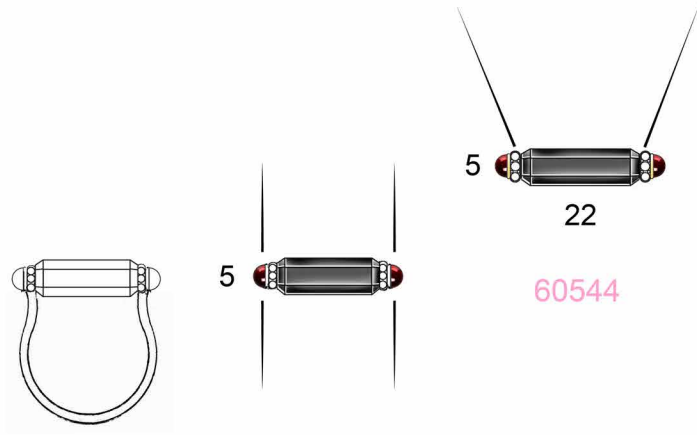

Detachable earring

12

14

60525

11

13.5

Detachable earring

WD:0.9-1.3mm

Detachable earring

60526

WD:0.9-1.3mm

WD:0.9-1.3mm

WD:0.9-1.3mm

WD:0.9-1.3mm

60544

60545

60546

WD:0.9-1.3mm

Onyx & Malachite

Onyx & White agate

WD:0.9-1.3mm

60534

60535

WD:0.9-1.3mm