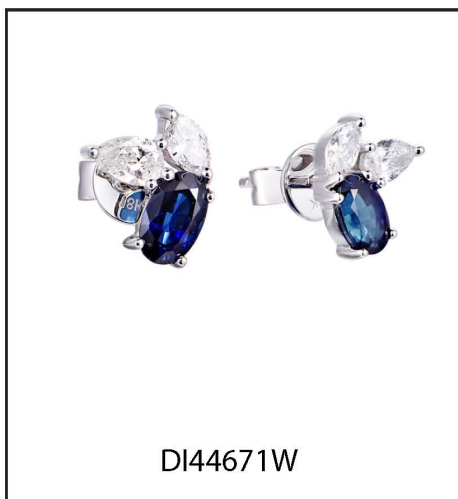

DI44671U

DI44671W