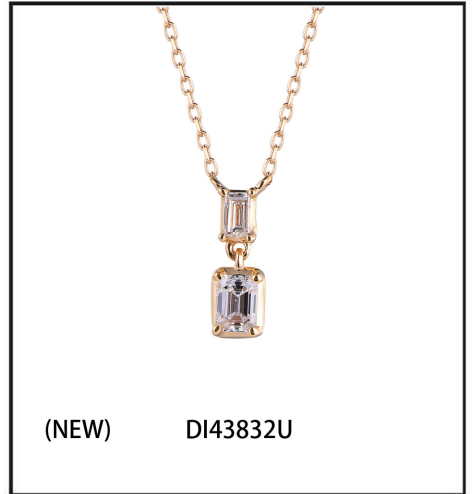

ASPIRE DESIGNS

FINE JEWELRY

i'ndiva

(NEW) DI43776Q

(NEW) DI43777Q

(NEW) DI43778Q

(NEW) DI43776W

(NEW) DI43777W

(NEW) DI42988U

(NEW) DI42991U

DI44353N

(NEW) DI43573N

(NEW) DI43574N

(NEW) DI43925N

(NEW) DI43927U

(NEW) DI43928U