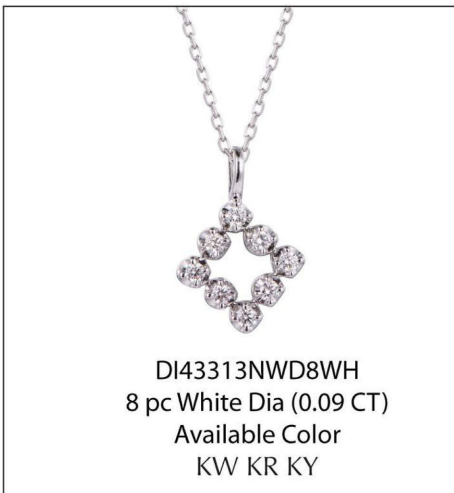

**DI42368UWD8YP**  
 7 pcs White Dia (0.05CT)  
 Available Color  
 KW KR KY

(NEW) **DI43770N**

(NEW) **DI43771N**

**DI43311NWD8RH**  
 8 pc White Dia (0.07 CT)  
 Available Color  
 KW KR KY

**DI43314NWD8WF**  
 8 pc White Dia (0.07 CT)  
 Available Color  
 KW KR KY