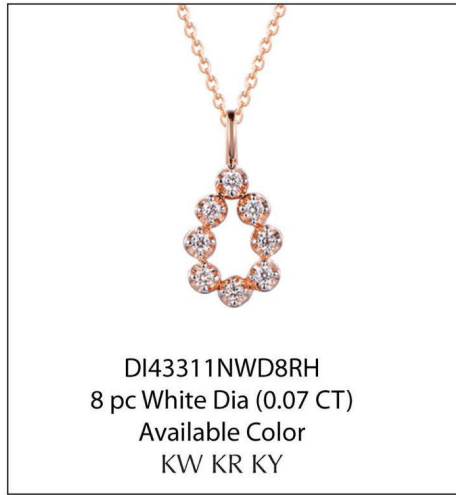

DI42368UWD8YP
7 pcs White Dia (0.05CT)
Available Color
KW KR KY