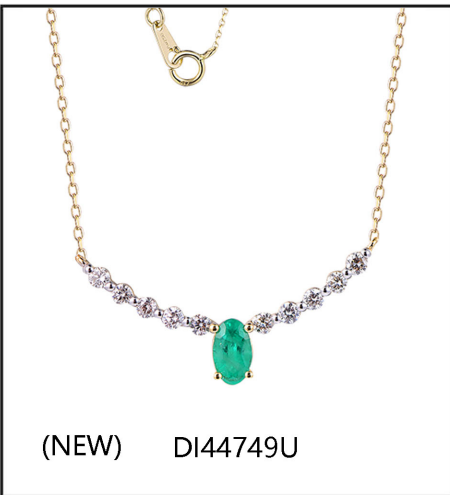

(NEW)

DI44749U