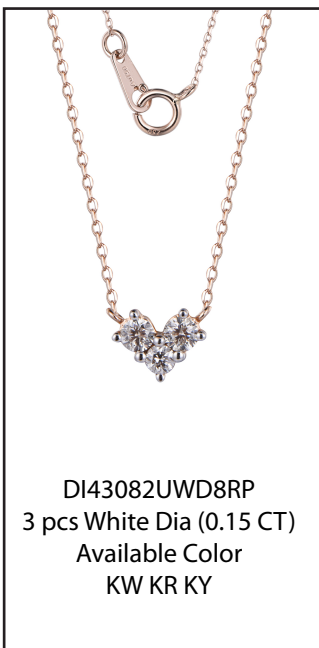

DI43082UWD8RP
3 pcs White Dia (0.15 CT)
Available Color
KW KR KY