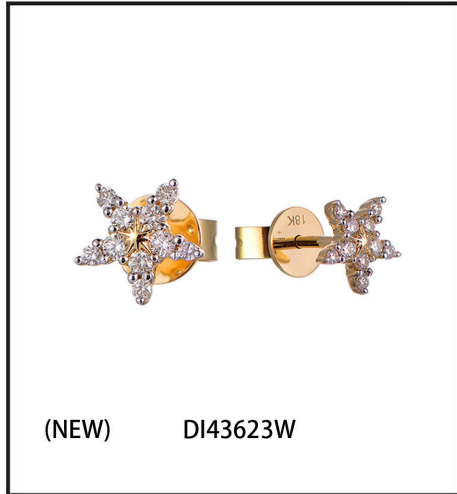

(NEW) DI43623W