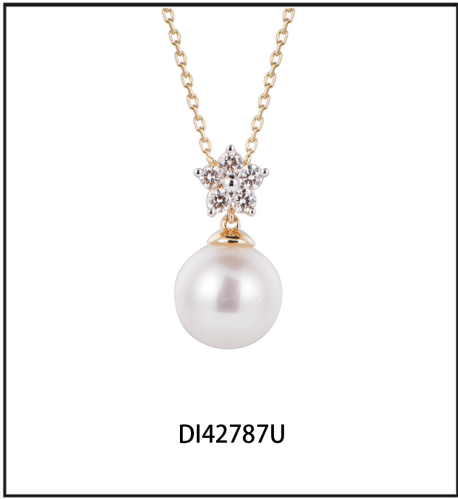

ASPIRE DESIGNS
FINE JEWELRY

i'ndiva

DI44640Q

DI44640U

DI44640W

DI44641Q

DI44641U

DI44641W

DI42808U

DI42809U

DI42807W

DI42808W

DI42809W

DI42788U

DI42788W

DI43223E