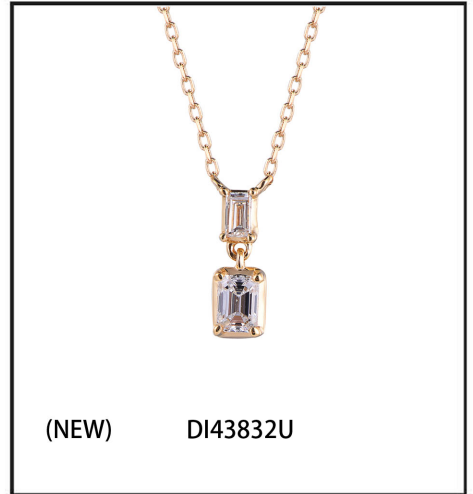

**ASPIRE DESIGNS**  
FINE JEWELRY

i'ndiva

(NEW) DI43776Q

(NEW) DI43777Q

(NEW) DI43778Q

(NEW) DI43776W

(NEW) DI43777W

(NEW) DI43778W

(NEW) DI43574N

(NEW) DI43925N

(NEW) DI43927U

(NEW) DI43928U

(NEW) DI43832U

(NEW) DI43927W

(NEW) DI43928W

(NEW) DI43832W