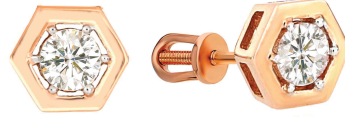

DI24556W

0.20CT(0.10x2)
2.9mm
Available color
KW KR KY