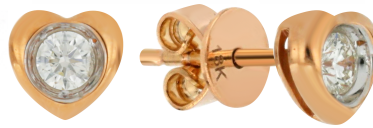

3.0mm

Available color

KW KR KY

DI42234U

0.10CT

3.0mm

Available color

KW KR KY