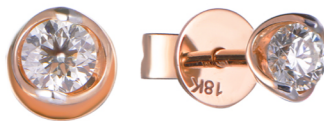

DI42385W
0.20CT(0.10x2)
3.0mm
Available color
KW KR KY