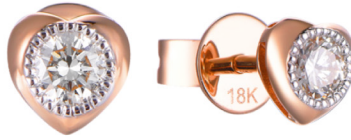

DI42266W
0.20CT(0.10x2)
2.9mm
Available color
KW KR KY