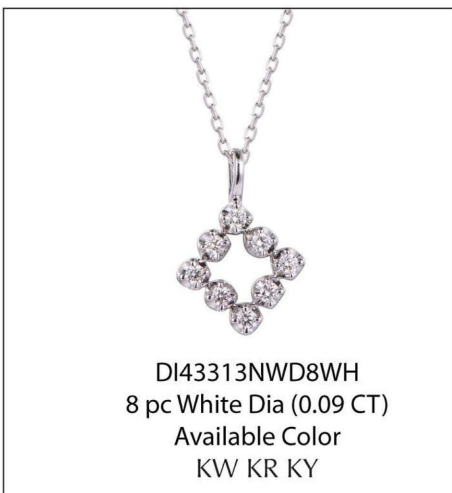

DI43313NWD8WH
8 pc White Dia (0.09 CT)
Available Color
KW KR KY